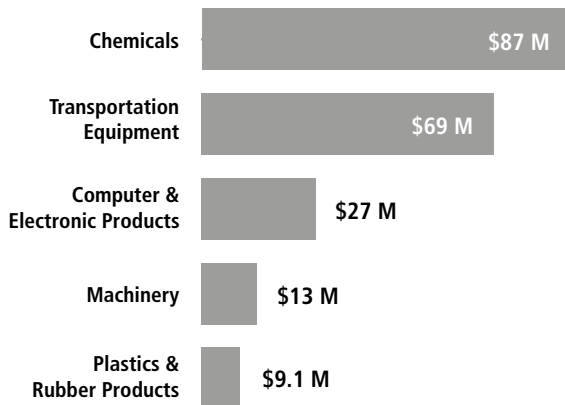

SWISS ECONOMIC IMPACT WISCONSIN

Wisconsin Residents of Swiss Descent: 53,391

Employment Supported by Foreign Affiliates 2019

Top Exports of Goods by Industry from Wisconsin to Switzerland, 2021

Total Export Value of Goods = \$229 M

Top Imports of Goods by Industry from Switzerland to Wisconsin, 2021

Total Import Value of Goods = \$289 M

Swiss Companies Located in Wisconsin

ABB	Hoffmann-La Roche	Oerlikon
Adecco	HOPPE	Satisloh
Aebi Schmidt	Inauen Group	Schindler
Bossard	Komax	SGS
Bucher Industries	LafargeHolcim	SoftwareONE
Chalet Landhaus Inn	LEM	Swissray International
Chubb (ACE)	Lindt & Sprüngli	Syngenta
Emmi Roth	Mosmatic	UBS
Esther's European Imports	Nestlé	Weidmann
Ferrum	New Glarus Hotel Restaurant	Zurich
FISCHER	Northwire (Lemo)	