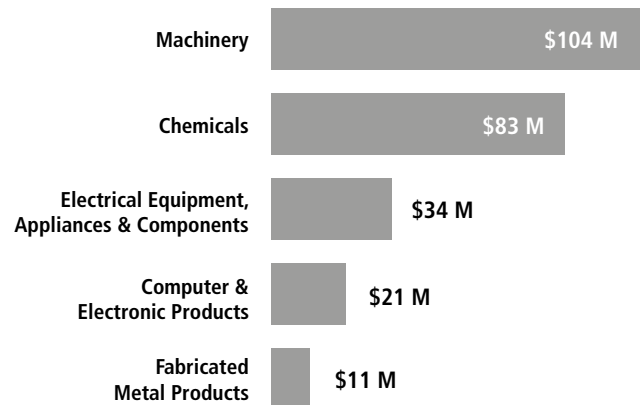

SWISS ECONOMIC IMPACT WISCONSIN

Wisconsin Residents of Swiss Descent: 53,391

Employment Supported by Foreign Affiliates 2019

Top Exports of Goods by Industry from Wisconsin to Switzerland, 2021

Total Export Value of Goods = \$229 M

Top Imports of Goods by Industry from Switzerland to Wisconsin, 2021

Total Import Value of Goods = \$289 M

Swiss Companies Located in Wisconsin

ABB	Hoffmann-La Roche	Oerlikon
Adecco	HOPPE	Satisloh
Aebi Schmidt	Inauen Group	Schindler
Bossard	Komax	SGS
Bucher Industries	LafargeHolcim	SoftwareONE
Chalet Landhaus Inn	LEM	Swissray International
Chubb (ACE)	Lindt & Sprüngli	Syngenta
Emmi Roth	Mosmatic	UBS
Esther's European Imports	Nestlé	Weidmann
Ferrum	New Glarus Hotel Restaurant	Zurich
FISCHER	Northwire (Lemo)	