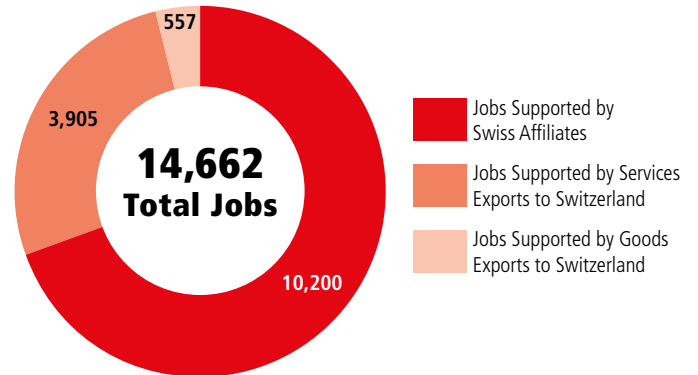

SWISS ECONOMIC IMPACT WISCONSIN

Wisconsin Residents of Swiss Descent: 53,391

Employment Supported by Foreign Affiliates 2019

Top Exports of Goods by Industry from Wisconsin to Switzerland, 2021

Total Export Value of Goods = \$229 M

Top Imports of Goods by Industry from Switzerland to Wisconsin, 2021

Total Import Value of Goods = \$289 M

Swiss Companies Located in Wisconsin

ABB	Hoffmann-La Roche	Oerlikon
Adecco	HOPPE	Satisloh
Aebi Schmidt	Inauen Group	Schindler
Bossard	Komax	SGS
Bucher Industries	LafargeHolcim	SoftwareONE
Chalet Landhaus Inn	LEM	Swissray International
Chubb (ACE)	Lindt & Sprüngli	Syngenta
Emmi Roth	Mosmatic	UBS
Esther's European Imports	Nestlé	Weidmann
Ferrum	New Glarus Hotel Restaurant	Zurich
FISCHER	Northwire (Lemo)	