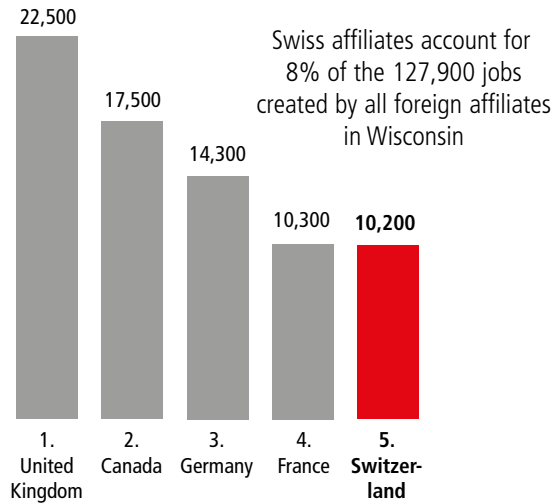

SWISS ECONOMIC IMPACT WISCONSIN

Wisconsin Residents of Swiss Descent: 53,391

Employment Supported by Foreign Affiliates 2019

Top Exports of Goods by Industry from Wisconsin to Switzerland, 2021

Total Export Value of Goods = \$229 M

Top Imports of Goods by Industry from Switzerland to Wisconsin, 2021

Total Import Value of Goods = \$289 M

Swiss Companies Located in Wisconsin

ABB	Hoffmann-La Roche	Oerlikon
Adecco	HOPPE	Satisloh
Aebi Schmidt	Inauen Group	Schindler
Bossard	Komax	SGS
Bucher Industries	LafargeHolcim	SoftwareONE
Chalet Landhaus Inn	LEM	Swissray International
Chubb (ACE)	Lindt & Sprüngli	Syngenta
Emmi Roth	Mosmatic	UBS
Esther's European Imports	Nestlé	Weidmann
Ferrum	New Glarus Hotel Restaurant	Zurich
FISCHER	Northwire (Lemo)	