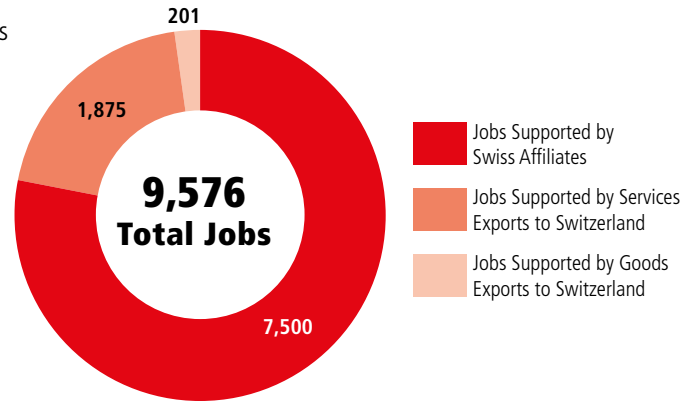

SWISS ECONOMIC IMPACT KANSAS

Kansas Residents of Swiss Descent: 12,614

Employment Supported by Foreign Affiliates 2019

Swiss affiliates account for 10% of the 76,100 jobs created by all foreign affiliates in Kansas

Top Exports of Goods by Industry from Kansas to Switzerland, 2021

Total Export Value of Goods = \$83 M

Top Imports of Goods by Industry from Switzerland to Kansas, 2021

Total Import Value of Goods = \$38 M