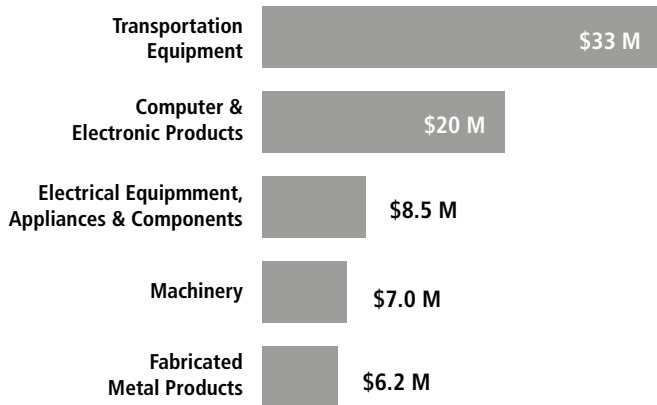

SWISS ECONOMIC IMPACT KANSAS

Kansas Residents of Swiss Descent: 12,614

Employment Supported by Foreign Affiliates 2019

Swiss affiliates account for 10% of the 76,100 jobs created by all foreign affiliates in Kansas

Top Exports of Goods by Industry from Kansas to Switzerland, 2021

Total Export Value of Goods = \$83 M

Top Imports of Goods by Industry from Switzerland to Kansas, 2021

Total Import Value of Goods = \$38 M