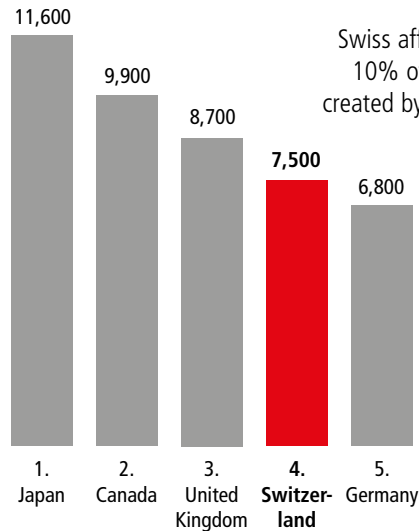

SWISS ECONOMIC IMPACT KANSAS

Kansas Residents of Swiss Descent: 12,614

Employment Supported by Foreign Affiliates 2019

Swiss affiliates account for 10% of the 76,100 jobs created by all foreign affiliates in Kansas

Top Exports of Goods by Industry from Kansas to Switzerland, 2021

Total Export Value of Goods = \$83 M

Top Imports of Goods by Industry from Switzerland to Kansas, 2021

Total Import Value of Goods = \$38 M