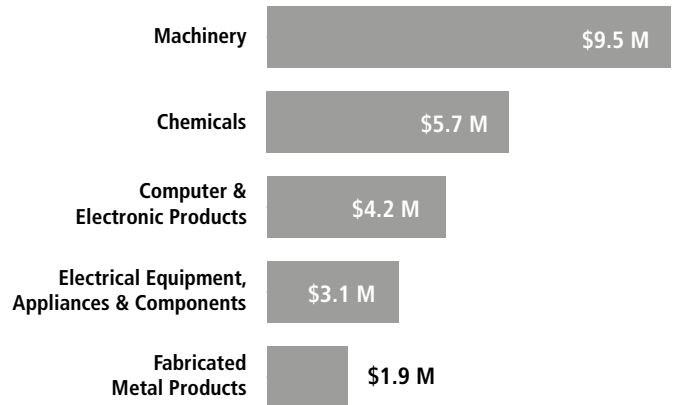

SWISS ECONOMIC IMPACT KANSAS

Kansas Residents of Swiss Descent: 12,614

Employment Supported by Foreign Affiliates 2019

Swiss affiliates account for 10% of the 76,100 jobs created by all foreign affiliates in Kansas

Top Exports of Goods by Industry from Kansas to Switzerland, 2021

Total Export Value of Goods = \$83 M

Top Imports of Goods by Industry from Switzerland to Kansas, 2021

Total Import Value of Goods = \$38 M