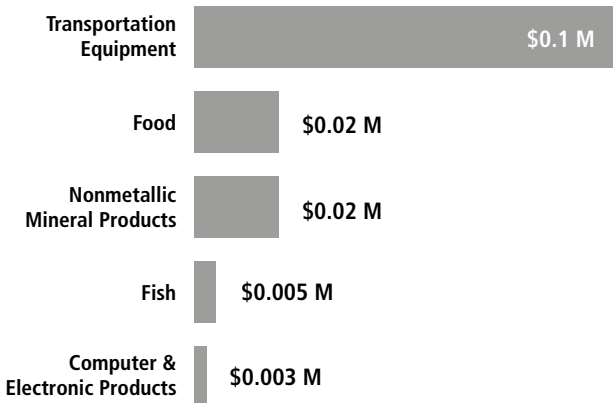

SWISS ECONOMIC IMPACT HAWAII

Hawaii Residents of Swiss Descent: 2,109

Employment Supported by Foreign Affiliates 2019

Top Exports of Goods by Industry from Hawaii to Switzerland, 2021

Total Export Value of Goods = \$0.2 M

Top Imports of Goods by Industry from Switzerland to Hawaii, 2021

Total Import Value of Goods = \$9.3 M

Swiss Companies Located in Hawaii

Adecco	Jucker Hawaii	UBS
Bally	Nestlé	Vacheron Constantin
Bucherer Group	Publicitas	Wahine Brand
Chubb (ACE)	Schindler	Zurich
Gategroup	Swatch	
Hallmark Aviation Services	Swissport	