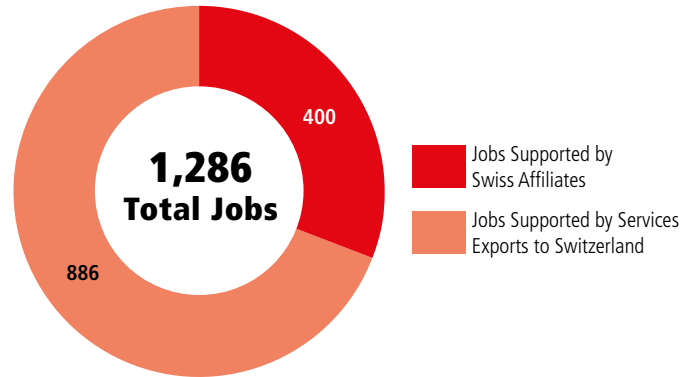

SWISS ECONOMIC IMPACT HAWAII

Hawaii Residents of Swiss Descent: 2,109

Employment Supported by Foreign Affiliates 2019

Top Exports of Goods by Industry from Hawaii to Switzerland, 2021

Total Export Value of Goods = \$0.2 M

Top Imports of Goods by Industry from Switzerland to Hawaii, 2021

Total Import Value of Goods = \$9.3 M

Swiss Companies Located in Hawaii

Adecco	Jucker Hawaii	UBS
Bally	Nestlé	Vacheron Constantin
Bucherer Group	Publicitas	Wahine Brand
Chubb (ACE)	Schindler	Zurich
Gategroup	Swatch	
Hallmark Aviation Services	Swissport	