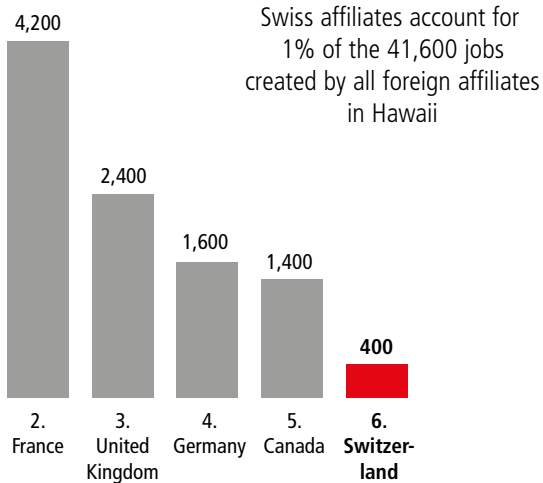

SWISS ECONOMIC IMPACT HAWAII

Hawaii Residents of Swiss Descent: 2,109

Employment Supported by Foreign Affiliates 2019

Top Exports of Goods by Industry from Hawaii to Switzerland, 2021

Total Export Value of Goods = \$0.2 M

Top Imports of Goods by Industry from Switzerland to Hawaii, 2021

Total Import Value of Goods = \$9.3 M

Swiss Companies Located in Hawaii

Adecco	Jucker Hawaii	UBS
Bally	Nestlé	Vacheron Constantin
Bucherer Group	Publicitas	Wahine Brand
Chubb (ACE)	Schindler	Zurich
Gategroup	Swatch	
Hallmark Aviation Services	Swissport	