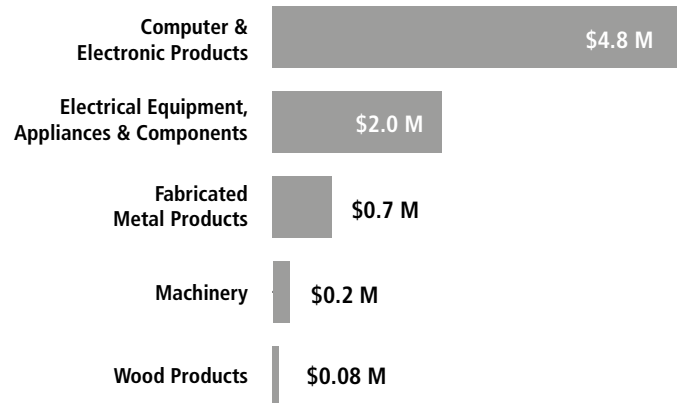

SWISS ECONOMIC IMPACT HAWAII

Hawaii Residents of Swiss Descent: 2,109

Employment Supported by Foreign Affiliates 2019

Top Exports of Goods by Industry from Hawaii to Switzerland, 2021

Total Export Value of Goods = \$0.2 M

Top Imports of Goods by Industry from Switzerland to Hawaii, 2021

Total Import Value of Goods = \$9.3 M

Swiss Companies Located in Hawaii

Adecco	Jucker Hawaii	UBS
Bally	Nestlé	Vacheron Constantin
Bucherer Group	Publicitas	Wahine Brand
Chubb (ACE)	Schindler	Zurich
Gategroup	Swatch	
Hallmark Aviation Services	Swissport	