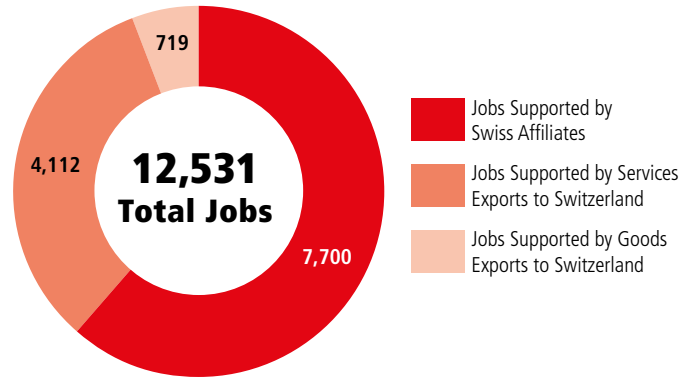

SWISS ECONOMIC IMPACT COLORADO

Colorado Residents of Swiss Descent: 22,195

Employment Supported by Foreign Affiliates 2019

Top Exports of Goods by Industry from Colorado to Switzerland, 2021

Total Export Value of Goods = \$296 M

Top Imports of Goods by Industry from Switzerland to Colorado, 2021

Total Import Value of Goods = \$716 M

Swiss Companies Located in Colorado

ABB	Dufry	Lindt & Sprüngli	Pilatus	Swisslog
Adecco	EM Microelectronics	Mammut	Pix4D	Swissport
Bernina	Endress+HauserFlyability	Mercuria	Richard Mille	Syngenta
Blue Mountain	Gategroup	Mikron	Schaffner EMC	UBS
Brugg	Hallmark Aviation Services	Mimacom Nagra	Schindler	Weatherford
Bucher+Suter	INFICON	Nespresso	SGS	Wingtra
Checkout.com	Interroll	Nestlé	SikaSimilasan	Wyssen
Chubb (ACE)	Kuehne+Nagel	Novamax Industrial	STMicroelectronics	Zund
Diamond	LafargeHolcim	Novartis	Sulzer	Zurich
DT Swiss	Leica Geosystems	Partners Group	Swatch	