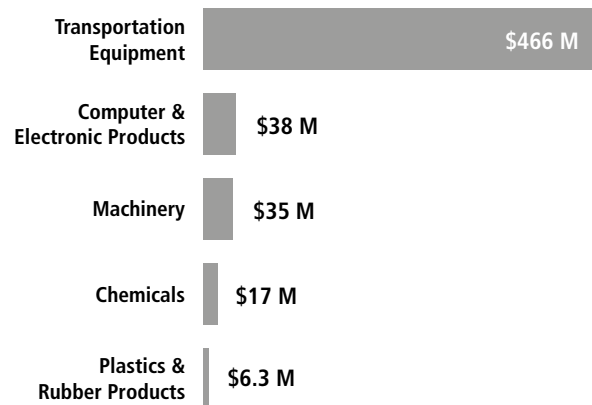

SWISS ECONOMIC IMPACT COLORADO

Colorado Residents of Swiss Descent: 22,195

Employment Supported by Foreign Affiliates 2019

Top Exports of Goods by Industry from Colorado to Switzerland, 2021

Total Export Value of Goods = \$296 M

Top Imports of Goods by Industry from Switzerland to Colorado, 2021

Total Import Value of Goods = \$716 M

Swiss Companies Located in Colorado

ABB	Dufry	Lindt & Sprüngli	Pilatus	Swisslog
Adecco	EM Microelectronics	Mammut	Pix4D	Swissport
Bernina	Endress+HauserFlyability	Mercuria	Richard Mille	Syngenta
Blue Mountain	Gategroup	Mikron	Schaffner EMC	UBS
Brugg	Hallmark Aviation Services	Mimacom Nagra	Schindler	Weatherford
Bucher+Suter	INFICON	Nespresso	SGS	Wingtra
Checkout.com	Interroll	Nestlé	SikaSimilasan	Wyssen
Chubb (ACE)	Kuehne+Nagel	Novamax Industrial	STMicroelectronics	Zund
Diamond	LafargeHolcim	Novartis	Sulzer	Zurich
DT Swiss	Leica Geosystems	Partners Group	Swatch	