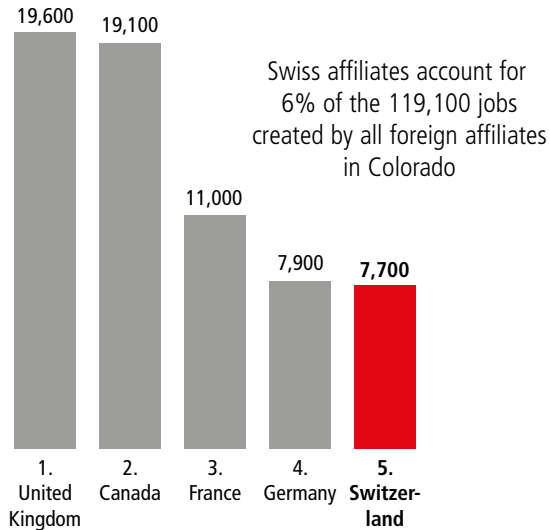

SWISS ECONOMIC IMPACT COLORADO

Colorado Residents of Swiss Descent: 22,195

Employment Supported by Foreign Affiliates 2019

Top Exports of Goods by Industry from Colorado to Switzerland, 2021

Total Export Value of Goods = \$296 M

Top Imports of Goods by Industry from Switzerland to Colorado, 2021

Total Import Value of Goods = \$716 M

Swiss Companies Located in Colorado

ABB	Dufry	Lindt & Sprüngli	Pilatus	Swisslog
Adecco	EM Microelectronics	Mammut	Pix4D	Swissport
Bernina	Endress+HauserFlyability	Mercuria	Richard Mille	Syngenta
Blue Mountain	Gategroup	Mikron	Schaffner EMC	UBS
Brugg	Hallmark Aviation Services	Mimacom Nagra	Schindler	Weatherford
Bucher+Suter	INFICON	Nespresso	SGS	Wingtra
Checkout.com	Interroll	Nestlé	SikaSimilasan	Wyssen
Chubb (ACE)	Kuehne+Nagel	Novamax Industrial	STMicroelectronics	Zund
Diamond	LafargeHolcim	Novartis	Sulzer	Zurich
DT Swiss	Leica Geosystems	Partners Group	Swatch	