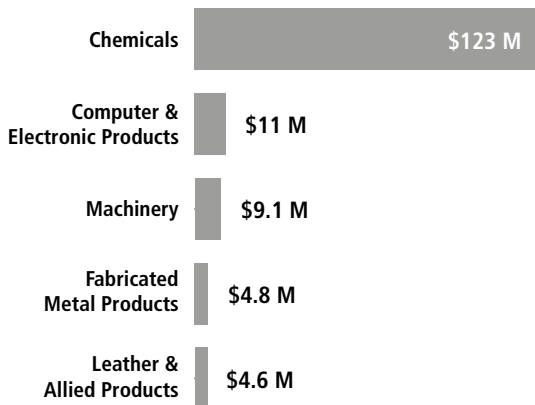

SWISS ECONOMIC IMPACT COLORADO

Colorado Residents of Swiss Descent: 22,195

Employment Supported by Foreign Affiliates 2019

Top Exports of Goods by Industry from Colorado to Switzerland, 2021

Total Export Value of Goods = \$296 M

Top Imports of Goods by Industry from Switzerland to Colorado, 2021

Total Import Value of Goods = \$716 M

Swiss Companies Located in Colorado

ABB	Dufry	Lindt & Sprüngli	Pilatus	Swisslog
Adecco	EM Microelectronics	Mammut	Pix4D	Swissport
Bernina	Endress+HauserFlyability	Mercuria	Richard Mille	Syngenta
Blue Mountain	Gategroup	Mikron	Schaffner EMC	UBS
Brugg	Hallmark Aviation Services	Mimacom Nagra	Schindler	Weatherford
Bucher+Suter	INFICON	Nespresso	SGS	Wingtra
Checkout.com	Interroll	Nestlé	SikaSimilasan	Wyssen
Chubb (ACE)	Kuehne+Nagel	Novamax Industrial	STMicroelectronics	Zund
Diamond	LafargeHolcim	Novartis	Sulzer	Zurich
DT Swiss	Leica Geosystems	Partners Group	Swatch	